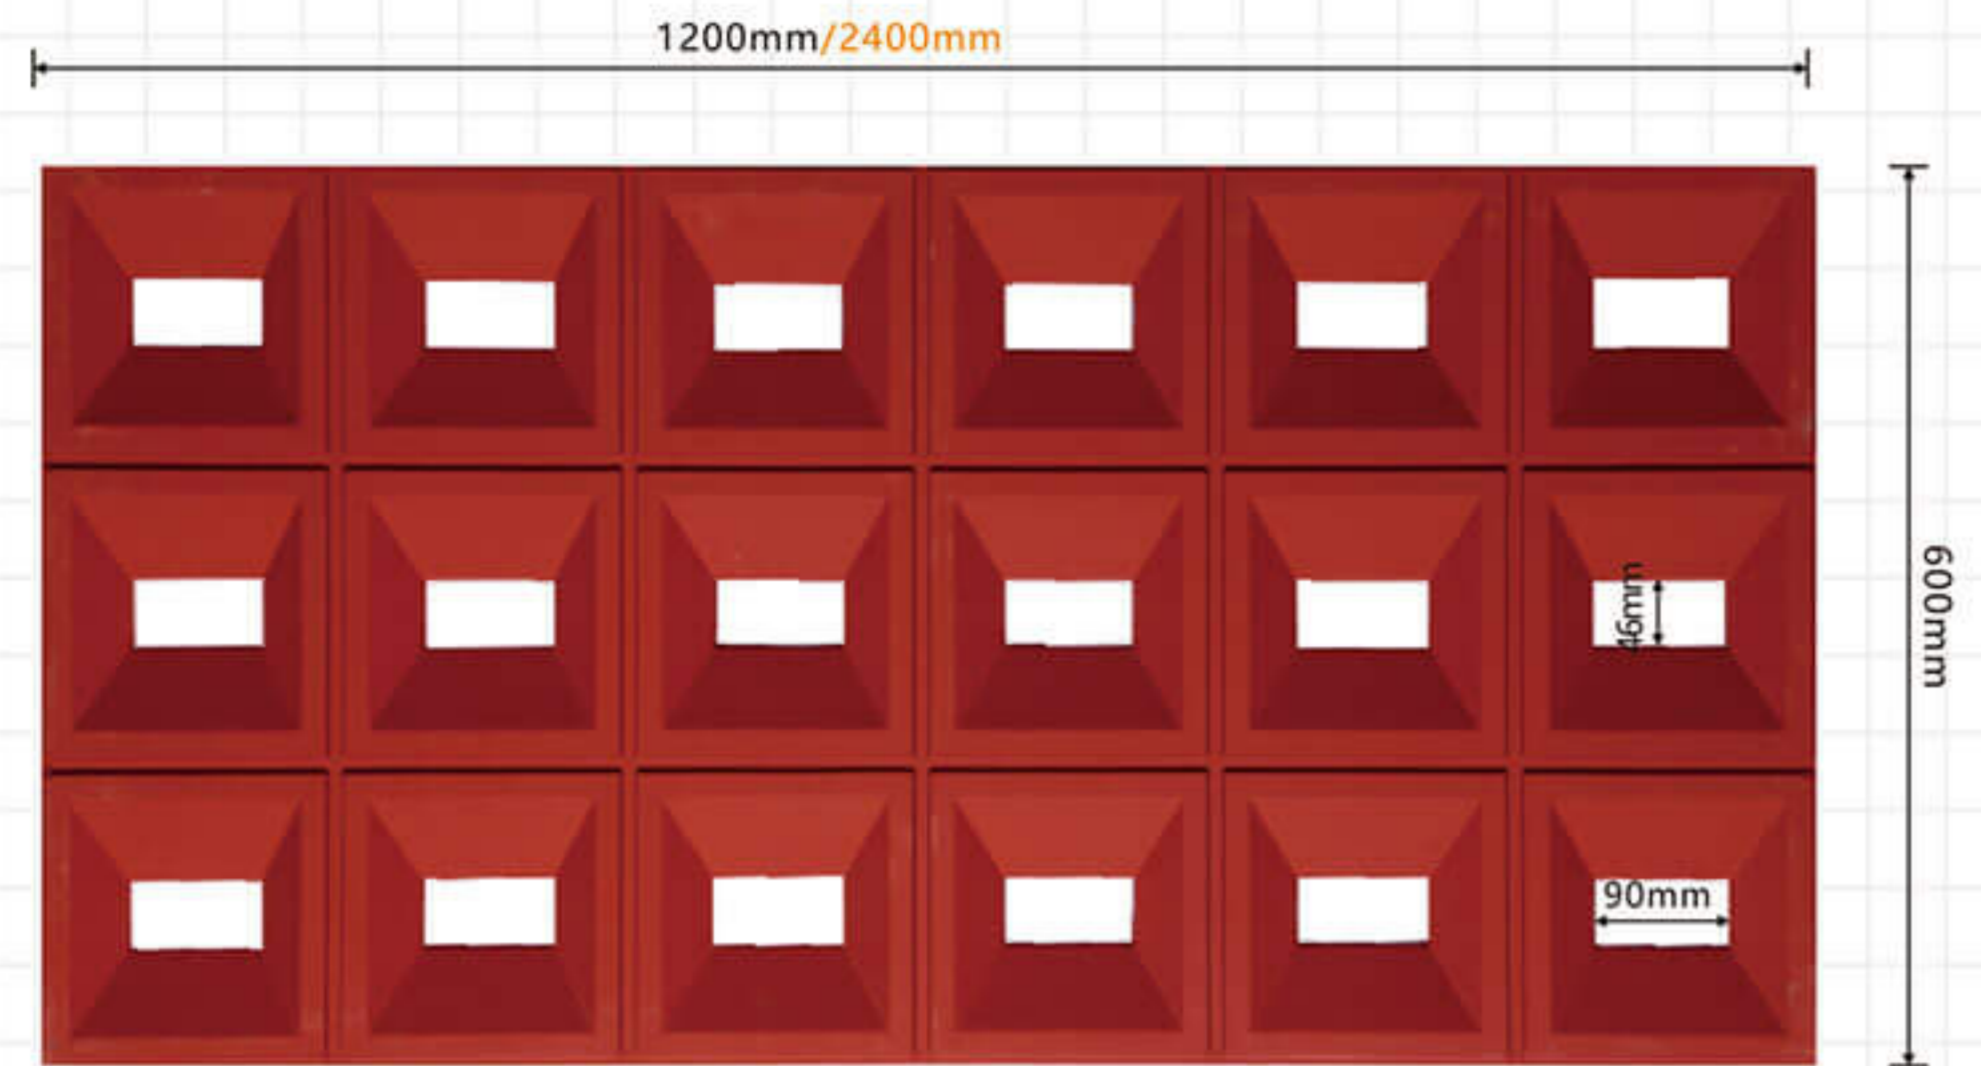

Rectangular PU Hollow Component Panel

Model:A12901
Single sided size:1200x600mm
Single Thickness:30mm
Two-sided size:1200x600mm
Two-sided Thickness:60mm

Model:B12901
Single sided size:2400x600mm
Single Thickness:30mm
Two-sided size:2400x600mm
Two-sided Thickness:60mm