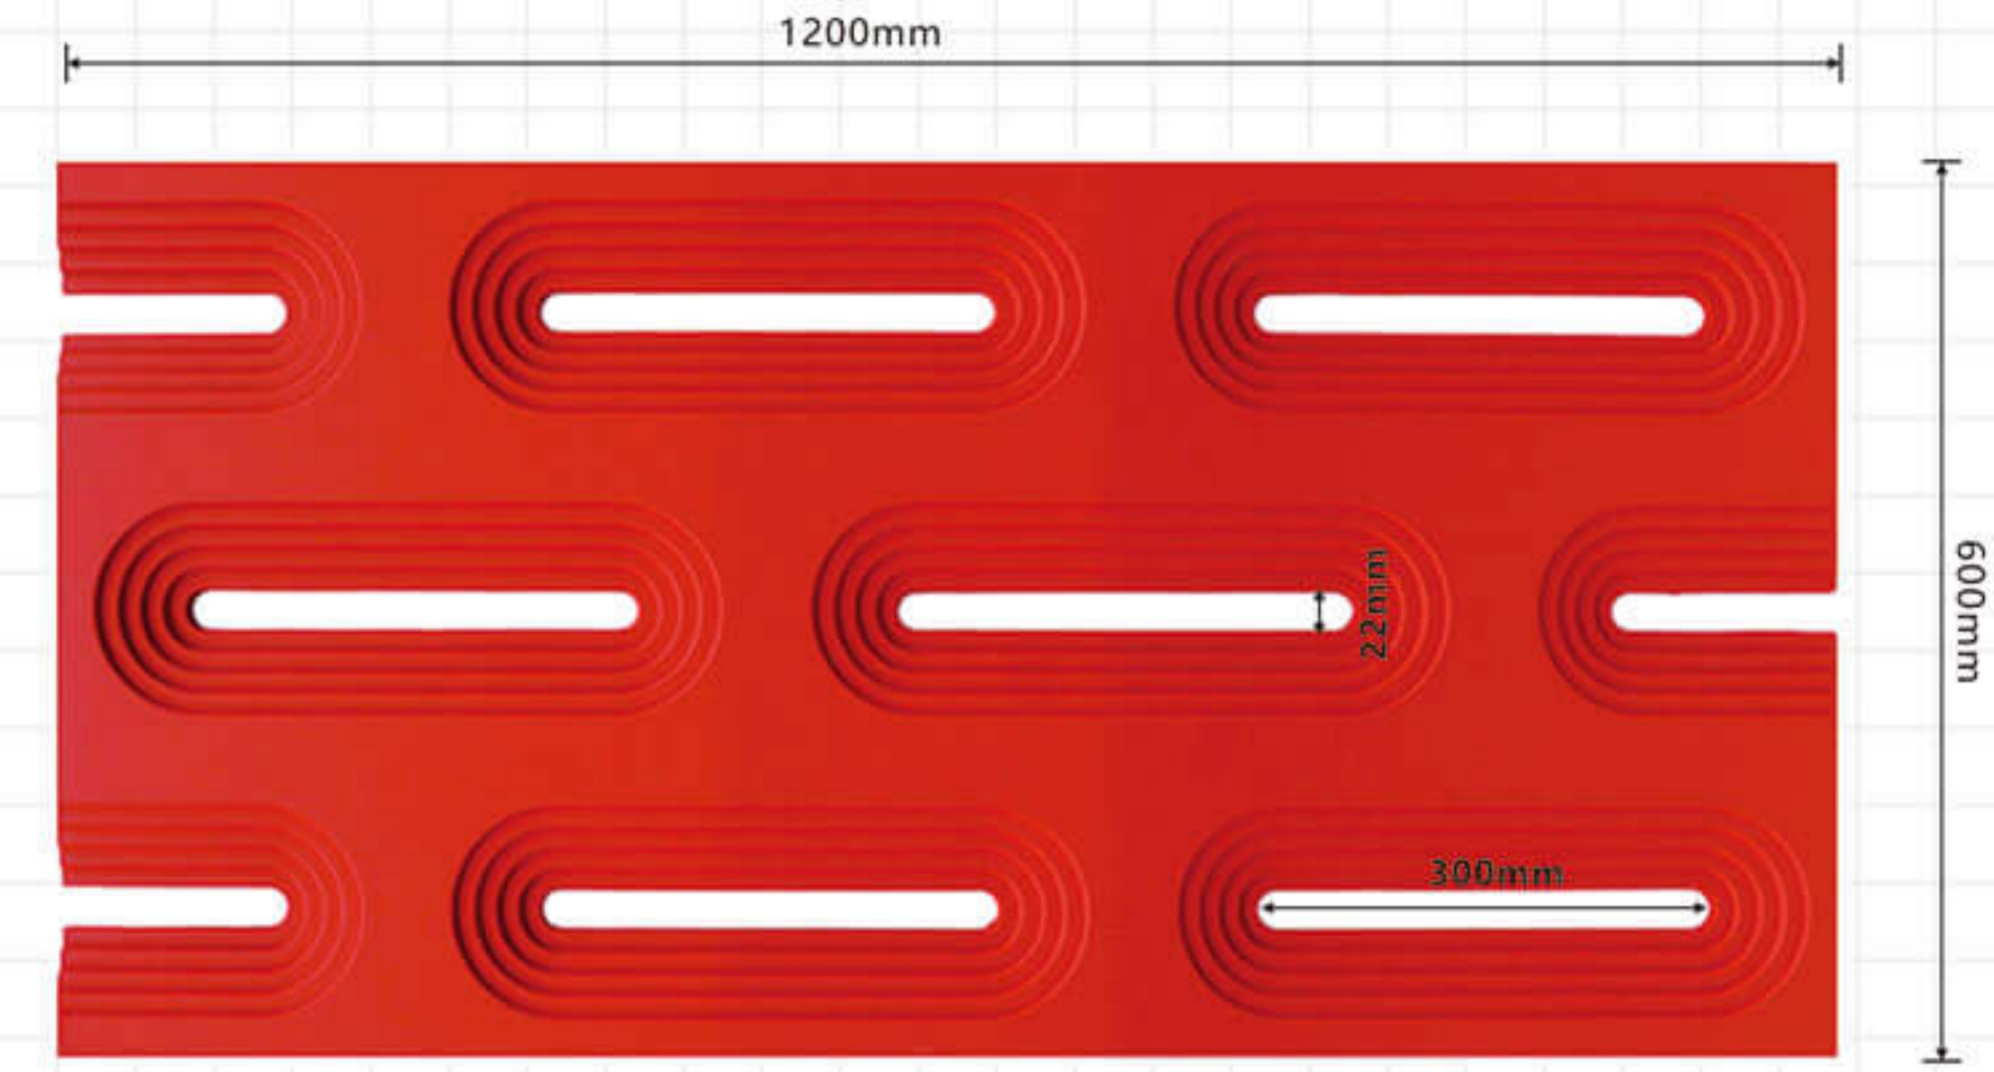

Vientiane Triumph PU Hollow Component Panel

Model:A12910
Single sided size:1200x600mm
Single Thickness:30mm
Two-sided size:1200x600mm
Two-sided Thickness:60mm