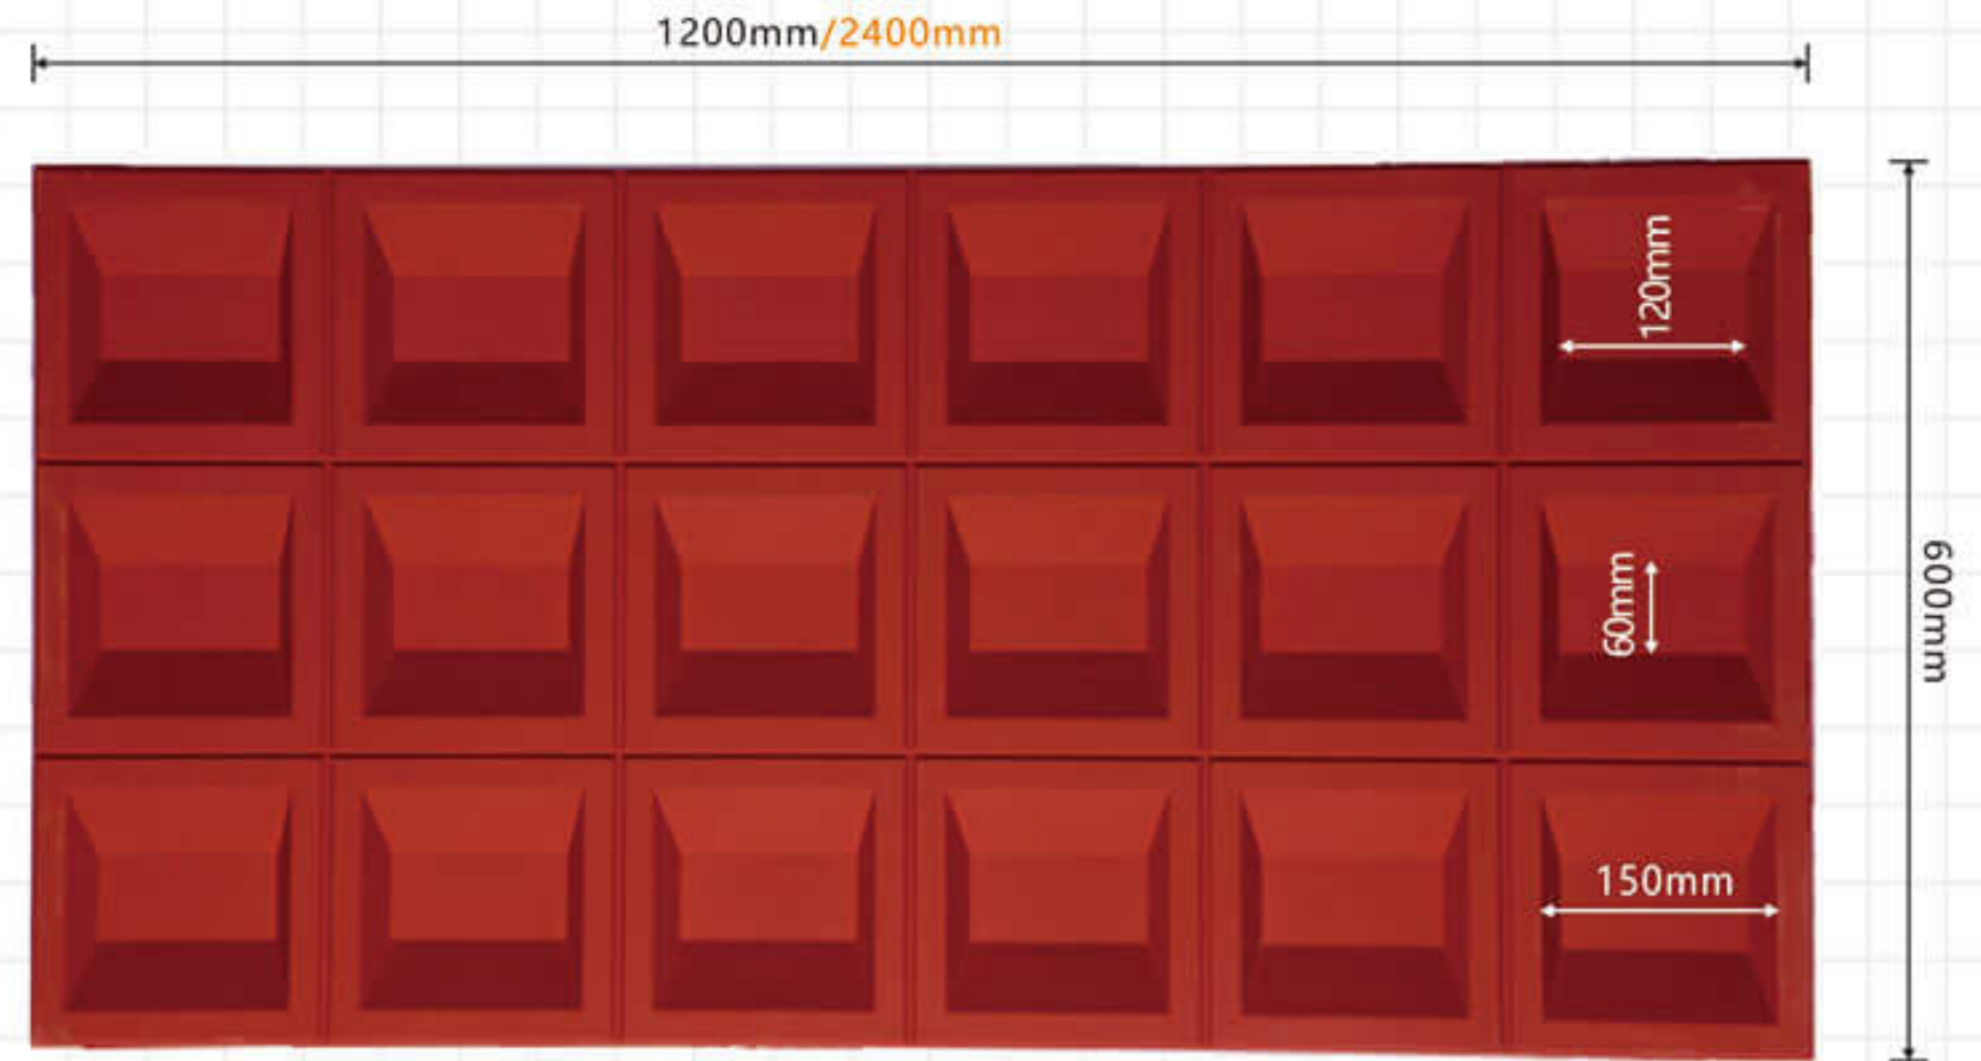

Model:A12903
Single sided size:1200x600mm
Single Thickness:30mm
Two-sided size:1200x600mm
Two-sided Thickness:60mm

Model:B12903
Single sided size:2400x600mm
Single Thickness:30mm
Two-sided size:2400x600mm
Two-sided Thickness:60mm

Square PU Hollow Component Panel

Model:A12905
Single sided size:1200x600mm
Single Thickness:30mm
Two-sided size:1200x600mm
Two-sided Thickness:60mm

Model:B12905
Single sided size:2400x600mm
Single Thickness:30mm
Two-sided size:2400x600mm
Two-sided Thickness:60mm